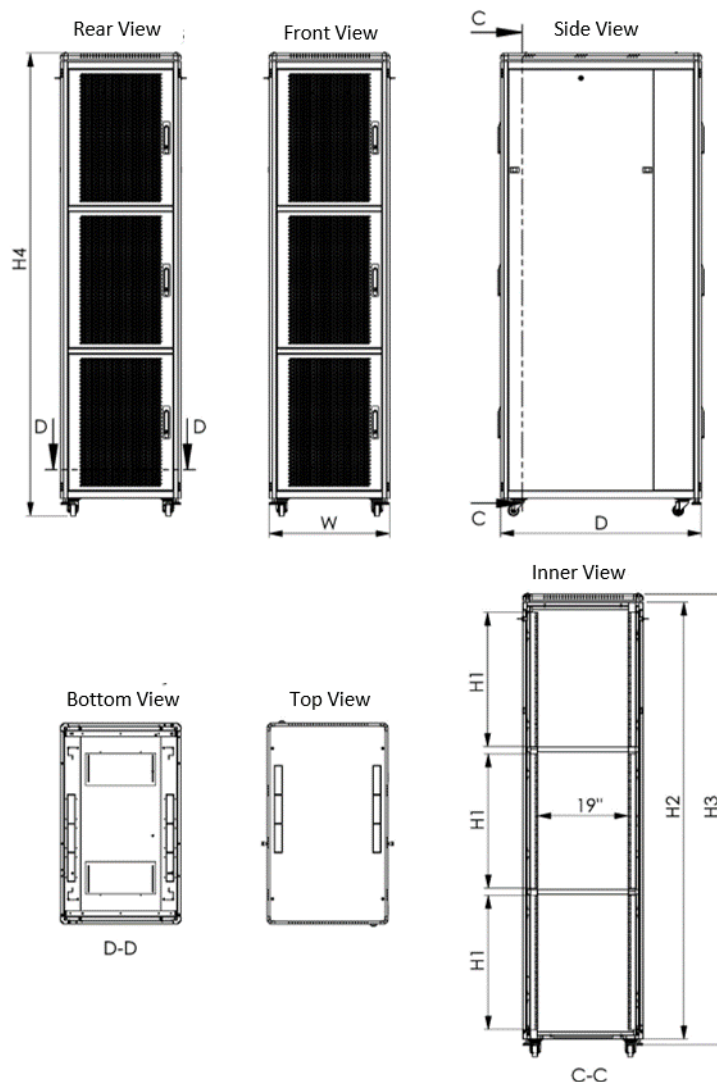

Co-location 19" Free Standing Rack Cabinet

- Cabinet design that is equipped to serve more than one project at the same time
- Secured access
- Cabinet structure with 3 compartments
- Optional perforated front and rear doors upon customer request
- Removable and lockable side panels
- Top case with M-joint cable entry, fan cut-out and suitable for fan mounting
- Bottom case with sliding cover and cable entry
- 4 pieces of 19" mounting rails with 1.5 mm thick, numbered from top to bottom and bottom to top that can be moved along the depth of the cabinet.
- 1000 kg carrying capacity (The capacity can be increased up to 1500 kg)

List Code: ELGCLXXUXXXXBLXXXXU

Technical Specifications

Dimensions: WxDxH mm
 Height in U
 Color

(Please contact with sales representative)
 (Please contact with sales representative)
RAL 9005 Black Color = BL

Co-location Cabinet

Product Code	Product Description	Width (W) mm	Depth (D) mm	H:1 Inner Height (mm)	H:2 Outer Height without Levelling Feet & Caster Set	H:3 Outer Height with Levelling Feet	H:4 Outer Height with Caster Set
ELGCL42U60XXBL3X13U	42U 600x1000/1200mm Colocation Cabinet (3x13U)	600	1000/1200	13U	1996	2026	2076
ELGCL45U60XXBL3X14U	45U 600x1000/1200mm Colocation Cabinet (3x14U)	600	1000/1200	14U	2129	2159	2209
ELGCL47U60XXBL3X15U	47U 600x1000/1200mm Colocation Cabinet (3x15U)	600	1000/1200	15U	2218	2248	2298
ELGCL42U80XXBL3X13U	42U 800x1000/1200mm Colocation Cabinet (3x13U)	800	1000/1200	13U	1996	2026	2076
ELGCL45U80XXBL3X14U	45U 800x1000/1200mm Colocation Cabinet (3x14U)	800	1000/1200	14U	2129	2159	2209
ELGCL47U80XXBL3X15U	47U 800x1000/1200mm Colocation Cabinet (3x15U)	800	1000/1200	15U	2218	2248	2298